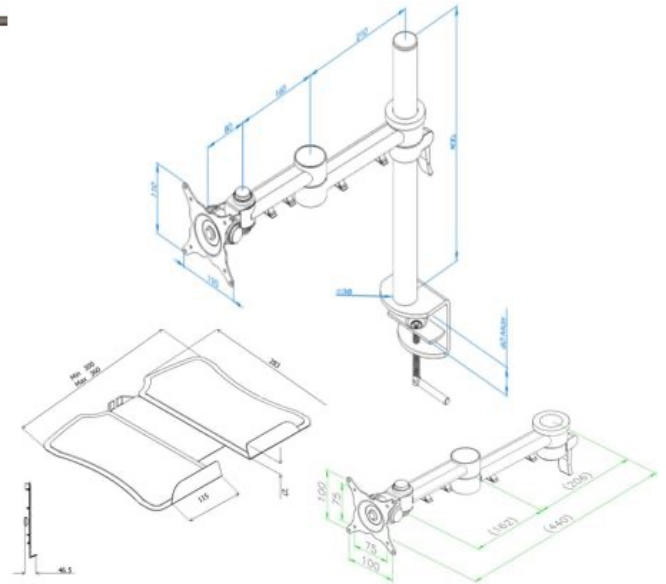

Stream dual beam with laptop stand – standard clamp

Product Specification

Product code	STREAMCOMB13 - Silver
Weight capacity	20kg per arm
Max screen size	30"
Max forward extension	440mm
VESA	75mm & 100mm VESA compliant
Movement	Height adjustment, tilt, swivel, rotation and reach
Height adjustment	Max height adjustment 300mm
Tilt	85 degrees up / 85 degrees down (170 degrees total)

Additional Information

2 dual beam height adjustable arms with standard clamp

Laptop holder attachment with VESA fitting

Cable management

Colour options available:

Silver – STREAMCOMB13 - RAL code 9006

White – STREAMCOMB13W - RAL code 9010

Black – STREAMCOMB13B - RAL code 9005

Ergo
01235 773373
www.ergold.co.uk
sales@ergold.co.uk

Stream dual beam with laptop stand – standard clamp

Product Dimensions

Product code	STREAMCOMB13
Clamp	Max desk depth 60mm
Post	400mm
Arms	Max 440mm extension
VESA	75mm & 100mm VESA compliant
Height adjustment	Max height adjustment 300mm
Tilt	85 degrees up / 85 degrees down (170 degrees total)
Laptop holder	W: 300mm-360mm, D: 283mm