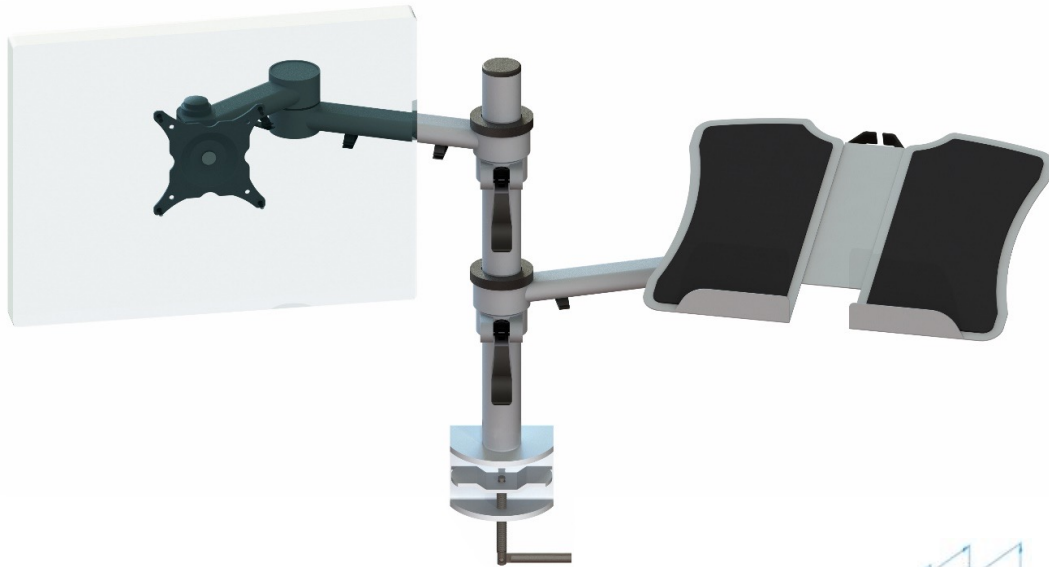

Stream dual beam with laptop stand – standard clamp

Product Specification

Product code	STREAMCOMB13 - Silver
Weight capacity	20kg per arm
Max screen size	30"
Max forward extension	440mm
VESA	75mm & 100mm VESA compliant
Movement	Height adjustment, tilt, swivel, rotation and reach
Height adjustment	Max height adjustment 300mm
Tilt	85 degrees up / 85 degrees down (170 degrees total)

Additional Information

2 dual beam height adjustable arms with standard clamp

Laptop holder attachment with VESA fitting

Cable management

Colour options available:

Silver – STREAMCOMB13 - RAL code 9006

White – STREAMCOMB13W - RAL code 9010

Black – STREAMCOMB13B - RAL code 9005

Ergo
01235 773373
www.ergold.co.uk
sales@ergold.co.uk

Stream dual beam with laptop stand – standard clamp

Product Dimensions

Product code	STREAMCOMB13
Clamp	Max desk depth 60mm
Post	400mm
Arms	Max 440mm extension
VESA	75mm & 100mm VESA compliant
Height adjustment	Max height adjustment 300mm
Tilt	85 degrees up / 85 degrees down (170 degrees total)
Laptop holder	W: 300mm-360mm, D: 283mm