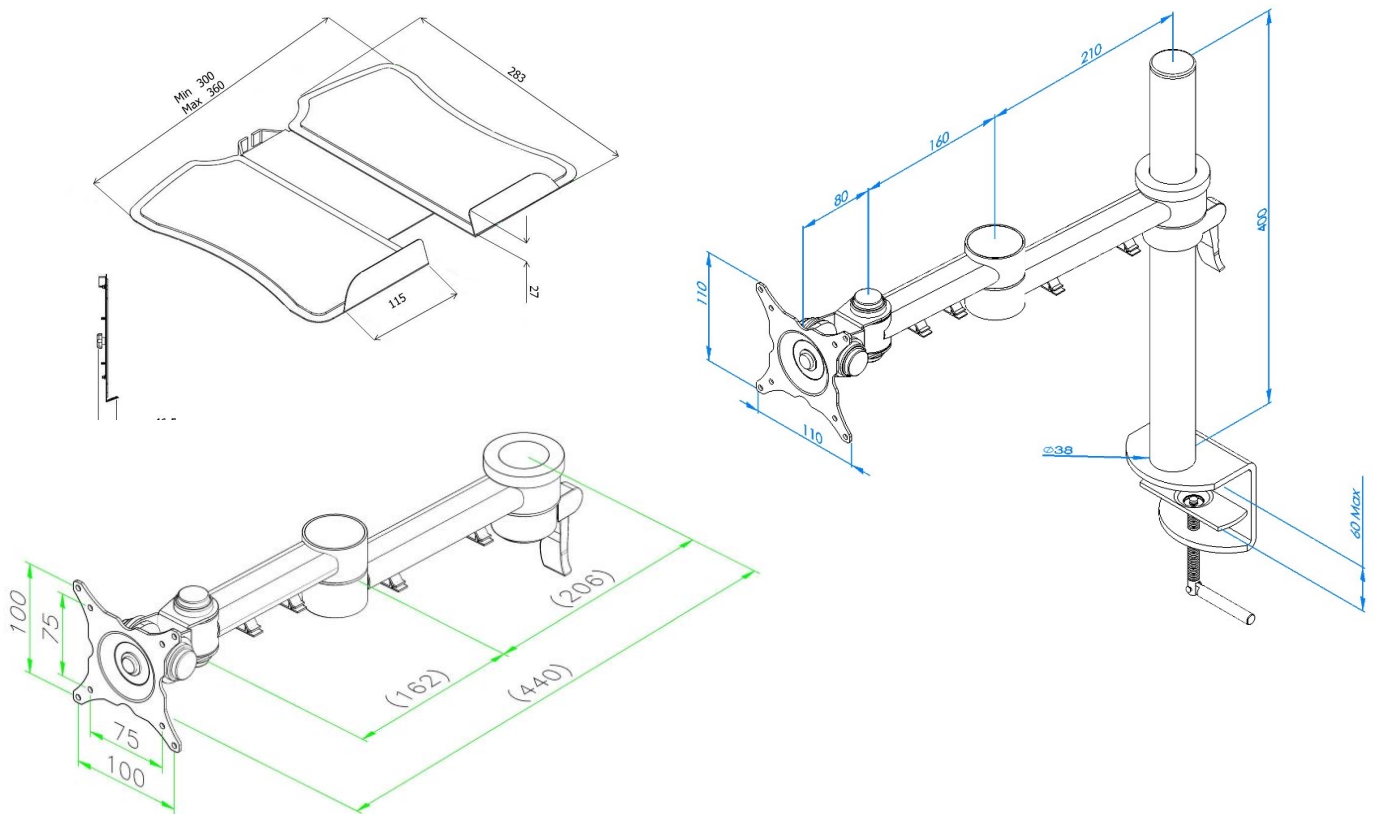

Stream dual beam with laptop stand – standard clamp

Product Specification

Product code	STREAMCOMB13 - Silver
Weight capacity	20kg per arm
Max screen size	30"
Max forward extension	440mm
VESA	75mm & 100mm VESA compliant
Movement	Height adjustment, tilt, swivel, rotation and reach
Height adjustment	Max height adjustment 300mm
Tilt	85 degrees up / 85 degrees down (170 degrees total)

Additional Information

2 dual beam height adjustable arms with standard clamp

Laptop holder attachment with VESA fitting

Cable management

Colour options available:

Silver – STREAMCOMB13 - RAL code 9006

White – STREAMCOMB13W - RAL code 9010

Black – STREAMCOMB13B - RAL code 9005

Ergo
01235 773373
www.ergold.co.uk
sales@ergold.co.uk

Stream dual beam with laptop stand – standard clamp

Product Dimensions

Product code	STREAMCOMB13
Clamp	Max desk depth 60mm
Post	400mm
Arms	Max 440mm extension
VESA	75mm & 100mm VESA compliant
Height adjustment	Max height adjustment 300mm
Tilt	85 degrees up / 85 degrees down (170 degrees total)
Laptop holder	W: 300mm-360mm, D: 283mm